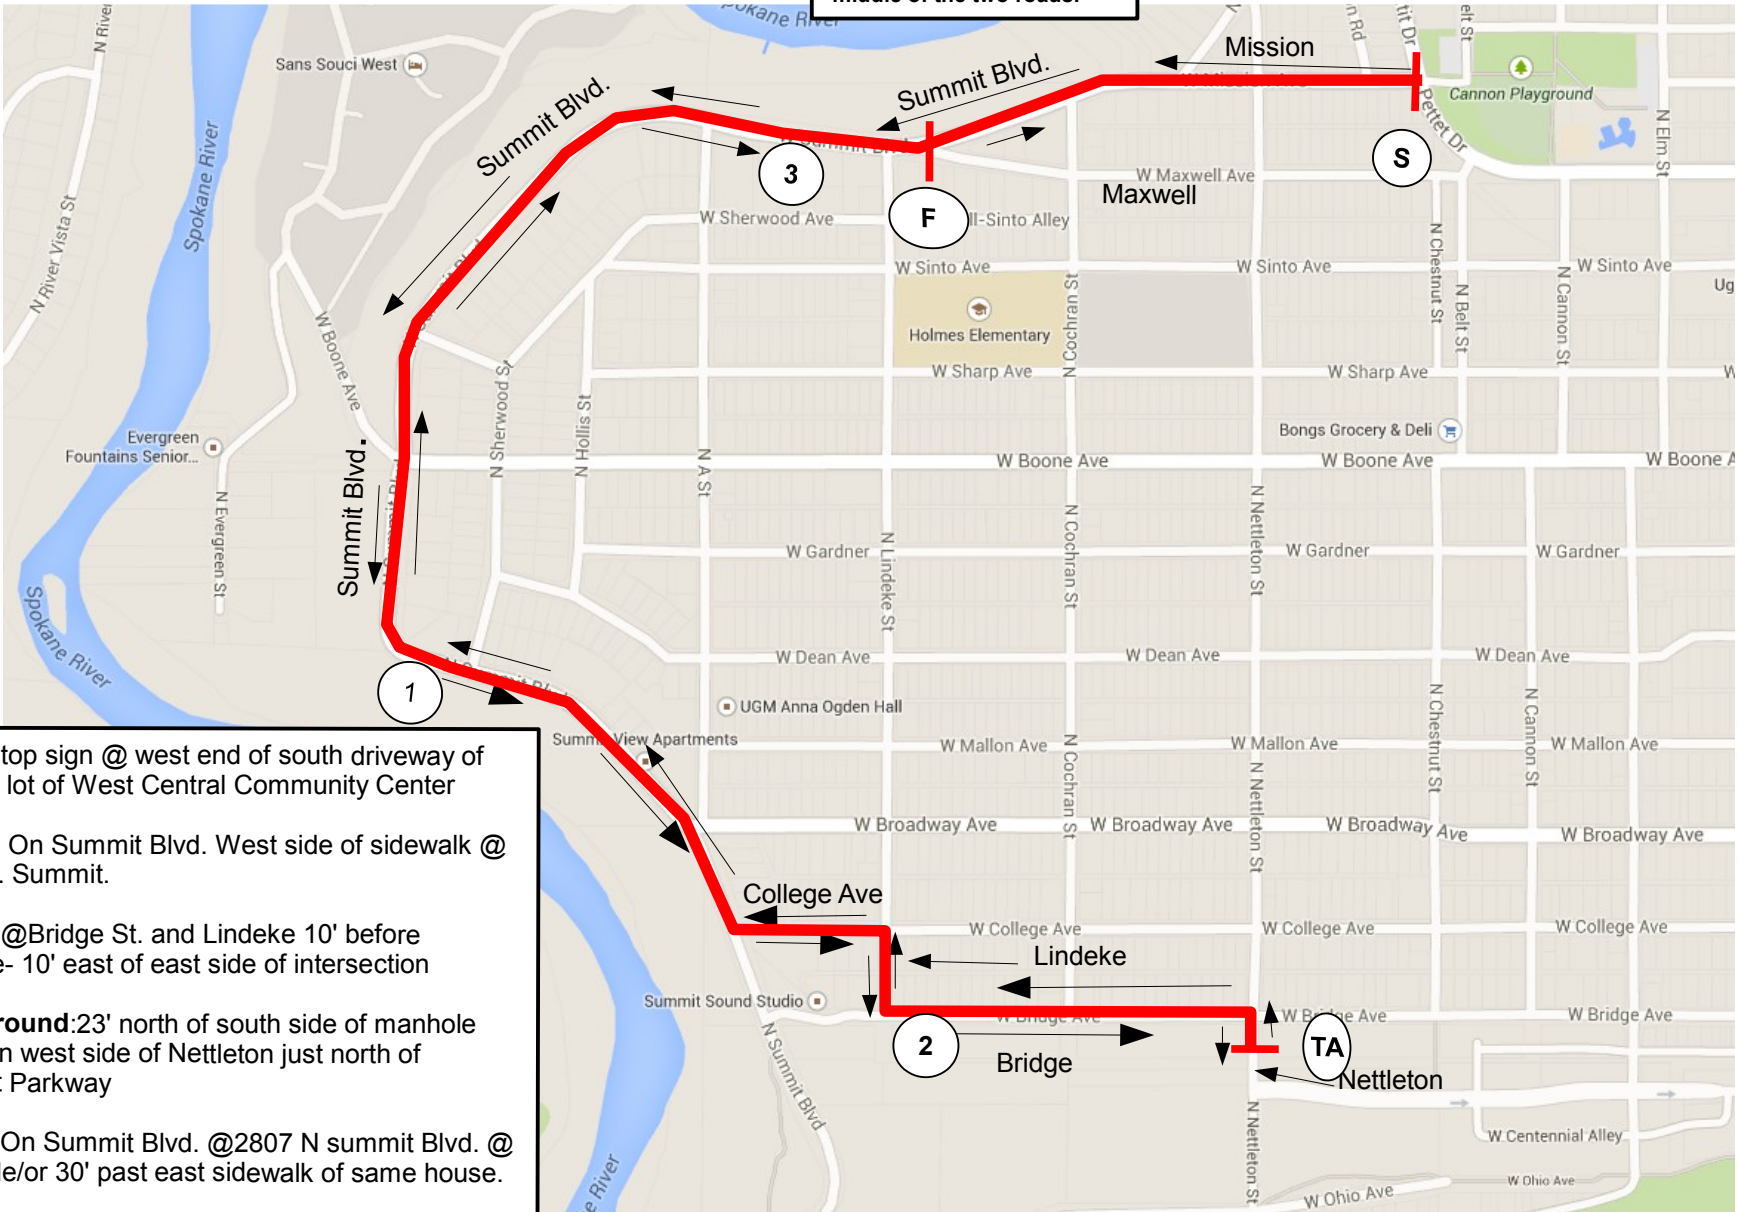

The triangle between these roads is one intersection. Race finishes right in the middle of the two roads.

Start: stop sign @ west end of south driveway of parking lot of West Central Community Center

Mile 1: On Summit Blvd. West side of sidewalk @ 1006 N. Summit.

Mile 2: @Bridge St. and Lindeke 10' before Lindeke- 10' east of east side of intersection

Turn Around:23' north of south side of manhole cover on west side of Nettleton just north of Summit Parkway

Mile 3: On Summit Blvd. @2807 N summit Blvd. @ light pole/or 30' past east sidewalk of same house.

Finish: West side of sidewalk at 2615 W Maxwell.